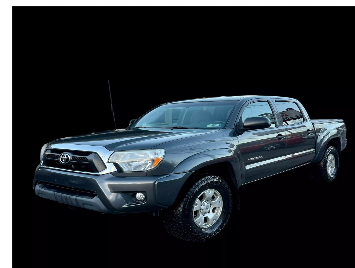

SALE PRICE $22,495

Business Hours

Monday 10:00 AM - 6:00 PM
Tuesday 10:00 AM - 6:00 PM
Wednesday 10:00 AM - 6:00 PM
Thursday 10:00 AM - 6:00 PM
Friday 10:00 AM - 6:00 PM
Saturday 10:00 AM - 4:00 PM

Call For Details: 724-994-1500

GOOD or BAD Credits, Low Financing Available!

Prices for this vehicle as equipped do not include charges such as: License, Title, Registration Fees, State or Local Taxes, Finance Charges, Credit Investigation, Optional Credit Insurance, Physical damage or Liability Insurance, or Delivery Fees.